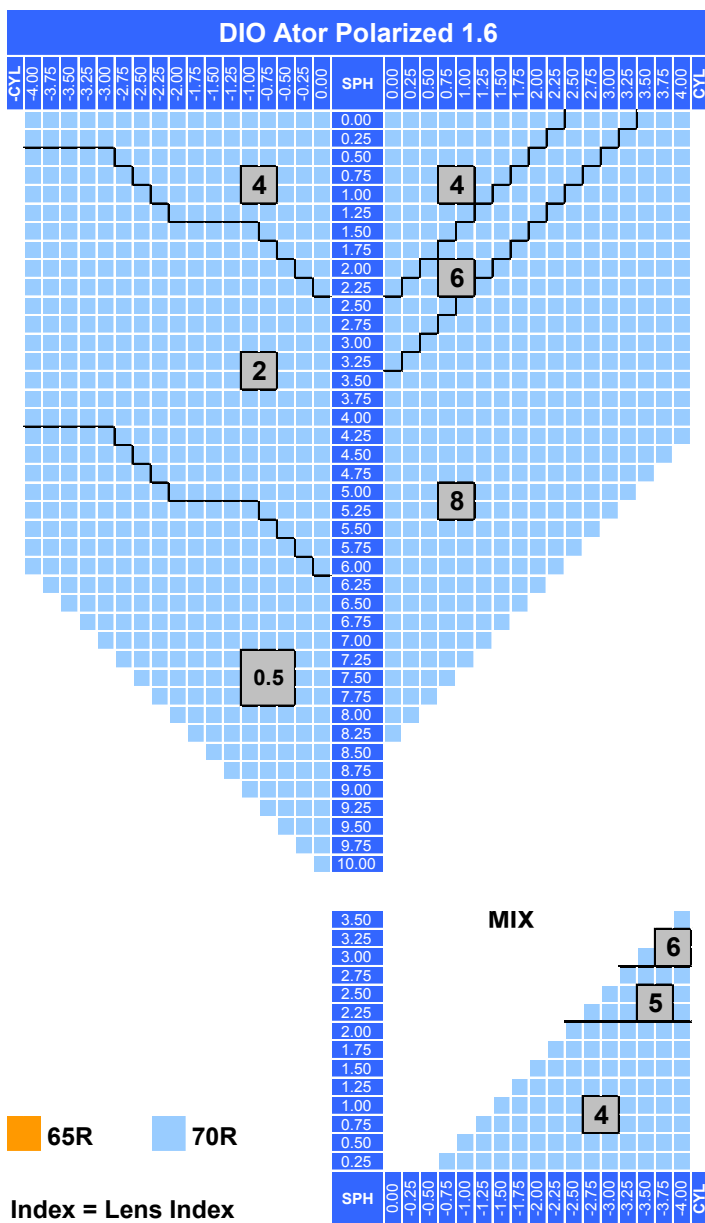

DIO Ator Polarized 1.6

Specification

Material	MR8	UV cut off (nm)	400
Refractive Index	1.594	Base curve	0.5/2/4/6/8
Gravity	1.30	Max Diameters (mm)	75
Abbe Value	42	Color	Grey/Brown

Lens Features

- Individualized Freeform Atoric Single Vision
- As-worn prescription optimization with 0.01D
- Minimize distortion in peripheral vision
- Multi AR coating with EMI

Power Chart

Lens Marking Layout

Add-on Features

-  Precal
-  Remote Edging
-  Special thickness
-  Rx compensation
-  Decentration
-  Hi cylinder (4-6)
-  Prism ($\leq 4 \Delta$)
-  Mirror coating

※ When your prescription is over of range, please contact us directly.